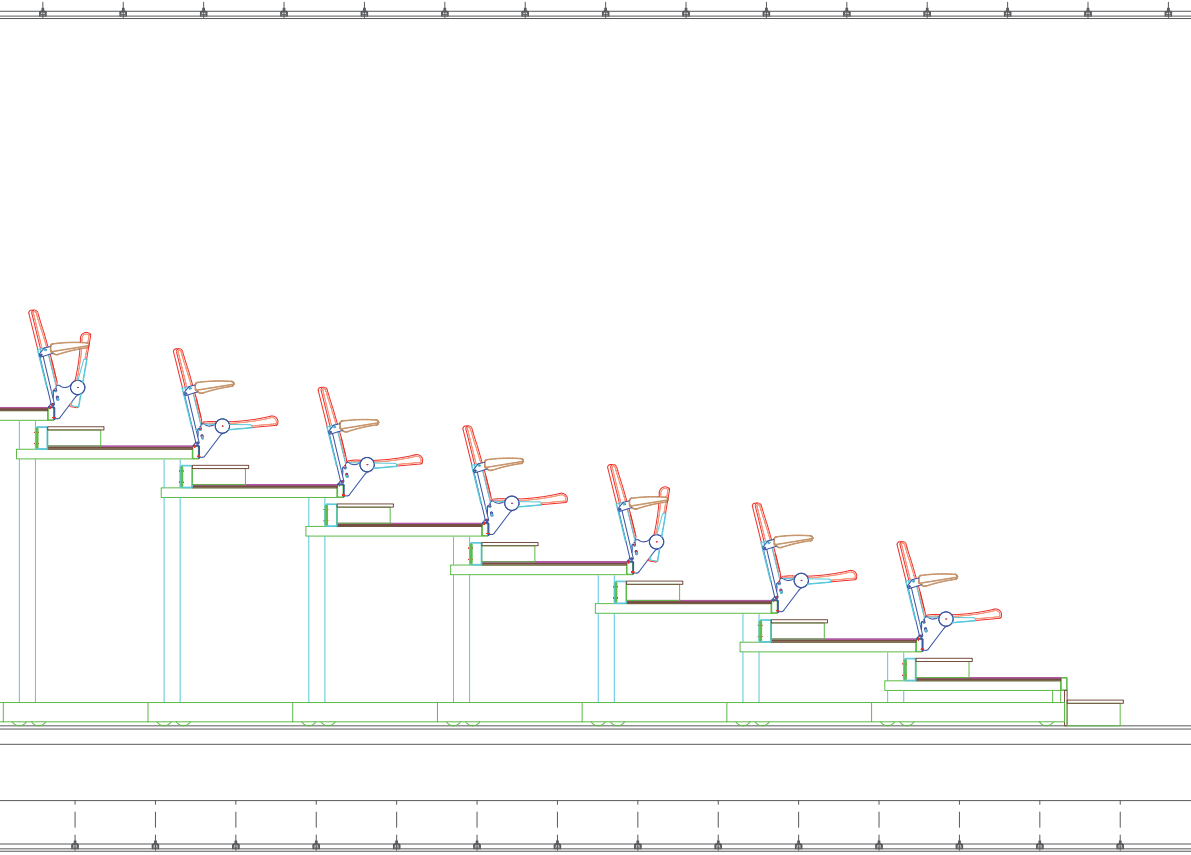

RETRACTABLE SEATING

ASCÉLÉ

RETRACTABLE SEATING >

INDER

[01]

SPACE MAX

MANUALLY FOLDABLE

SPACE MAX

CENTRO DE DISSENNY | Location: Sitges (SPAIN) |

[03]

SPACE MAX

INDIVIDUALLY FOLDABLE

SPACE MAX

SPACE PLUS

ABBAYE ÉCOLE DE SORÈZE | Location: Sorèze (FRANCE) |

[05]

SPACE PLUS

AUTOMATICALLY FOLDABLE

SPACE PLUS

PORT AVENTURA CONGRESS CENTER | Location: Salou (SPAIN) |

SPACE PACK

SPACE PACK

PORT AVENTURA CONGRESS CENTER | Location: Salou (SPAIN) |

CLUB

SALLE RENÉ ROUSSIÈRE | Location: Camaret Sur Aigues (FRANCE) |

CLUB

RALING SYSTEM

PERSEO MAX

» RETRACTABLE SEATING

ASCENDER

Ctra. Santo Domingo 69
26280 EZCARAY - LA RIOJA - SPAIN
T.: (+34) 941 354 351
F.: (+34) 941 354 531
ascender@ascender-dec.com
www.ascender-dec.com