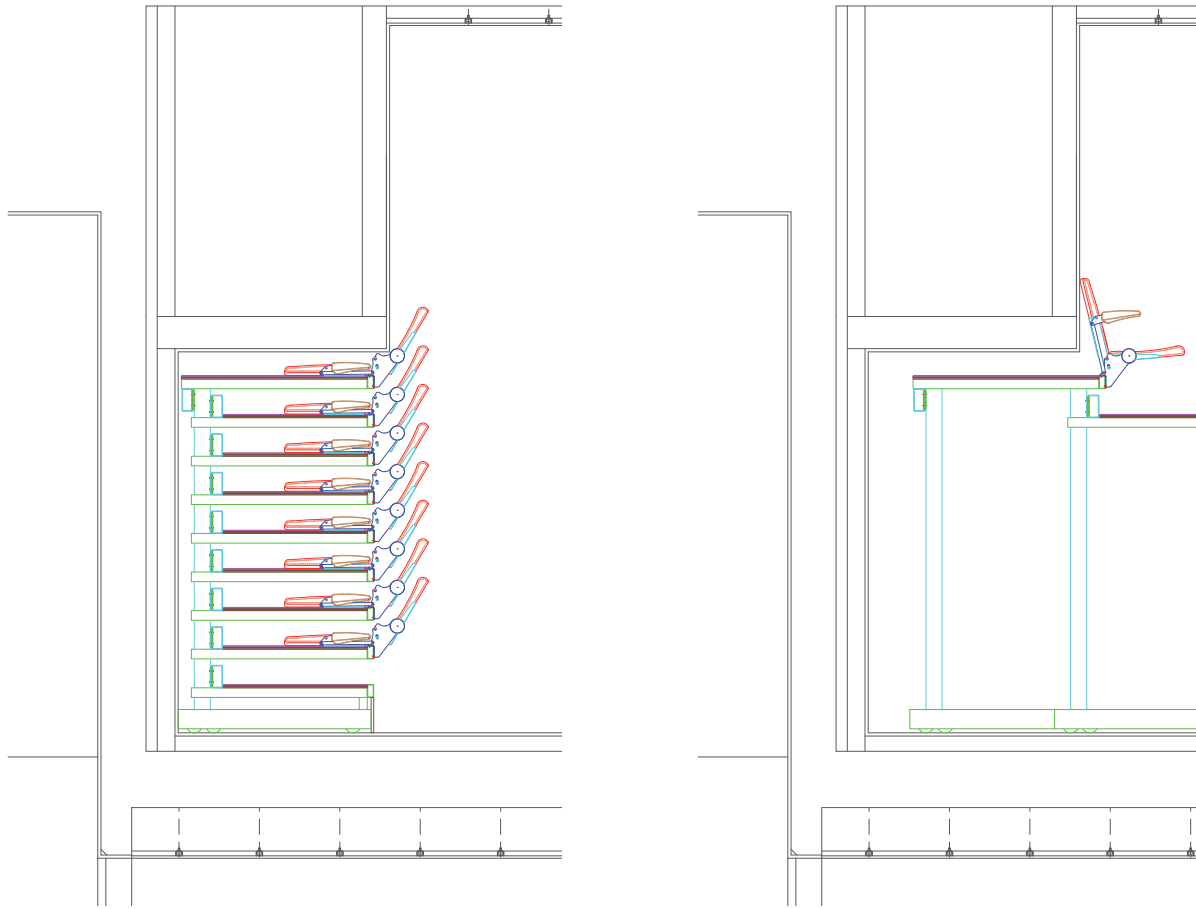

RETRACTABLE SEATING

ASCÉLÉ

RETRACTABLE SEATING >

INDER

[01]

SPACE MAX

MANUALLY FOLDABLE

SPACE MAX

CENTRO DE DISSENNY | Location: Sitges (SPAIN) |

[03]

SPACE MAX

INDIVIDUALLY FOLDABLE

SPACE MAX

SPACE PLUS

ABBAYE ÉCOLE DE SORÈZE | Location: Sorèze (FRANCE) |

[05]

SPACE PLUS

AUTOMATICALLY FOLDABLE

SPACE PLUS

PORT AVENTURA CONGRESS CENTER | Location: Salou (SPAIN) |

SPACE PACK

SPACE PACK

PORT AVENTURA CONGRESS CENTER | Location: Salou (SPAIN) |

CLUB

SALLE RENÉ ROUSSIÈRE | Location: Camaret Sur Aigues (FRANCE) |

CLUB

RALING SYSTEM

PERSEO MAX

» RETRACTABLE SEATING

ASCENDER

Ctra. Santo Domingo 69
26280 EZCARAY - LA RIOJA - SPAIN
T.: (+34) 941 354 351
F.: (+34) 941 354 531
ascender@ascender-dec.com
www.ascender-dec.com