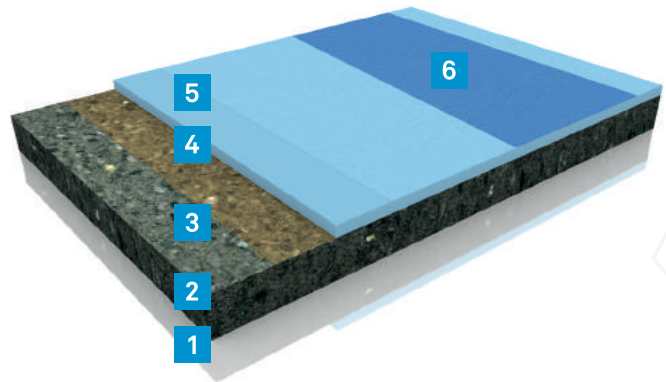

System Benefits

Point Elastic Properties

Preferred for child and youth game areas.

Combined Elastic Properties

Suitable for a broad range of games, particularly those involving a high degree of jumping, such as handball, volleyball, or badminton.

Stobigym®

Product Features

1. Adhesive	Stobielast® S 113.03 Bonds the base layer to the subsurface
2. Base Layer (4-12 mm)	Foam Mat or Recycled Granules
3. Pore Sealer	Stobielast® S 129.36 Seals the base layer
4. Elastomer Layer	Stobielast® S 147.xx® Combines good rebound with durability
5. Aliphatic, Two-Component Paint	Stobielast® S 164.xx® For performance and easy maintenance
6. Polyurethane Line Marking Paint	Stobielast® S 1030 .xx* For all required game lines